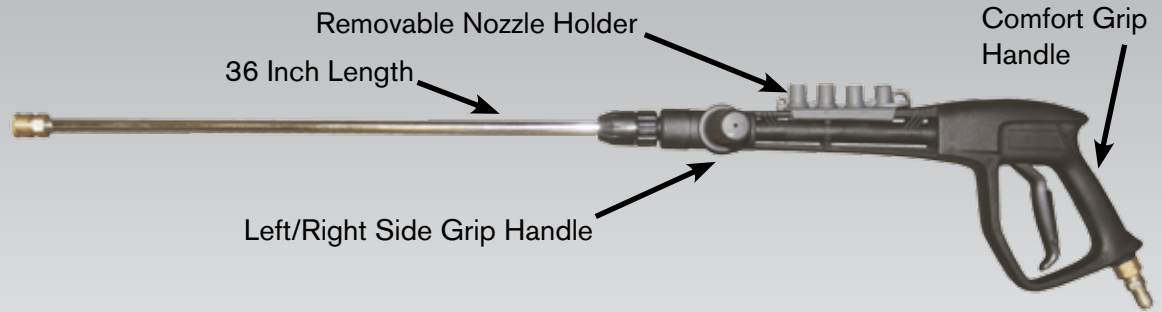

Xstream spray gun assemblies

Spray Gun & Wand

4000 PSI
 SPRAY GUN & WAND
 QUICK DISCONNECT COUPLER,
 NOZZLE HOLDER,
 LANCE SIDE GRIP
 COMFORT GRIP HANDLE

Part# 85.205.053

\$45⁹⁹

1800 PSI Accessory Kit

1800 PSI KIT
 M22 REAR LOAD GUN
 M22 SPLIT LANCE
 VARI NOZZLE
 25FT M22 HOSE
 M22 SCREW TYPE FITTINGS