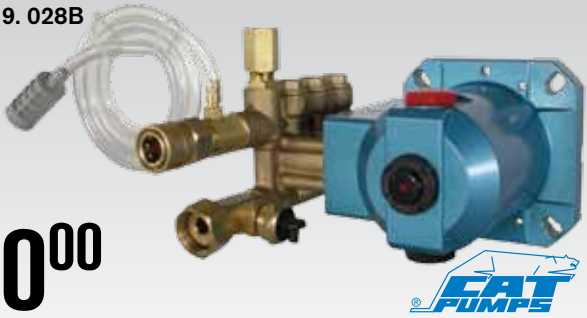

3/4" Shaft Cat 3DX Triplex Pump

2500 PSI
2.9GPM
3450 RPM
3/4" SHAFT
6.5HP
BUILT-IN UNLOADER

Part# 85.119.028B