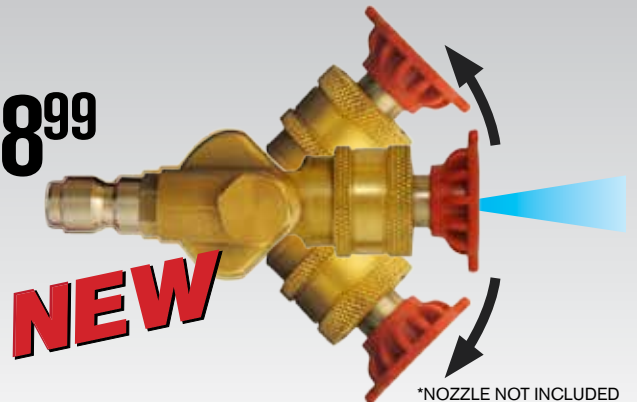

Pivot Coupler

ADJUSTABLE HIGH PRESSURE COUPLER FOR END OF SPRAY WAND
MAX 4500PSI

Part# 85.300.172

$18⁹⁹