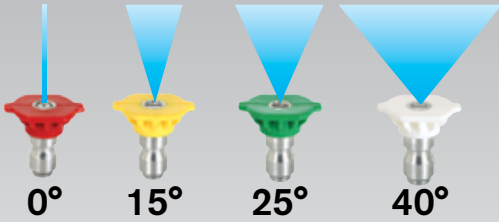

nozzles and fittings *X*stream

Quick Connect Nozzles

$7⁹⁹